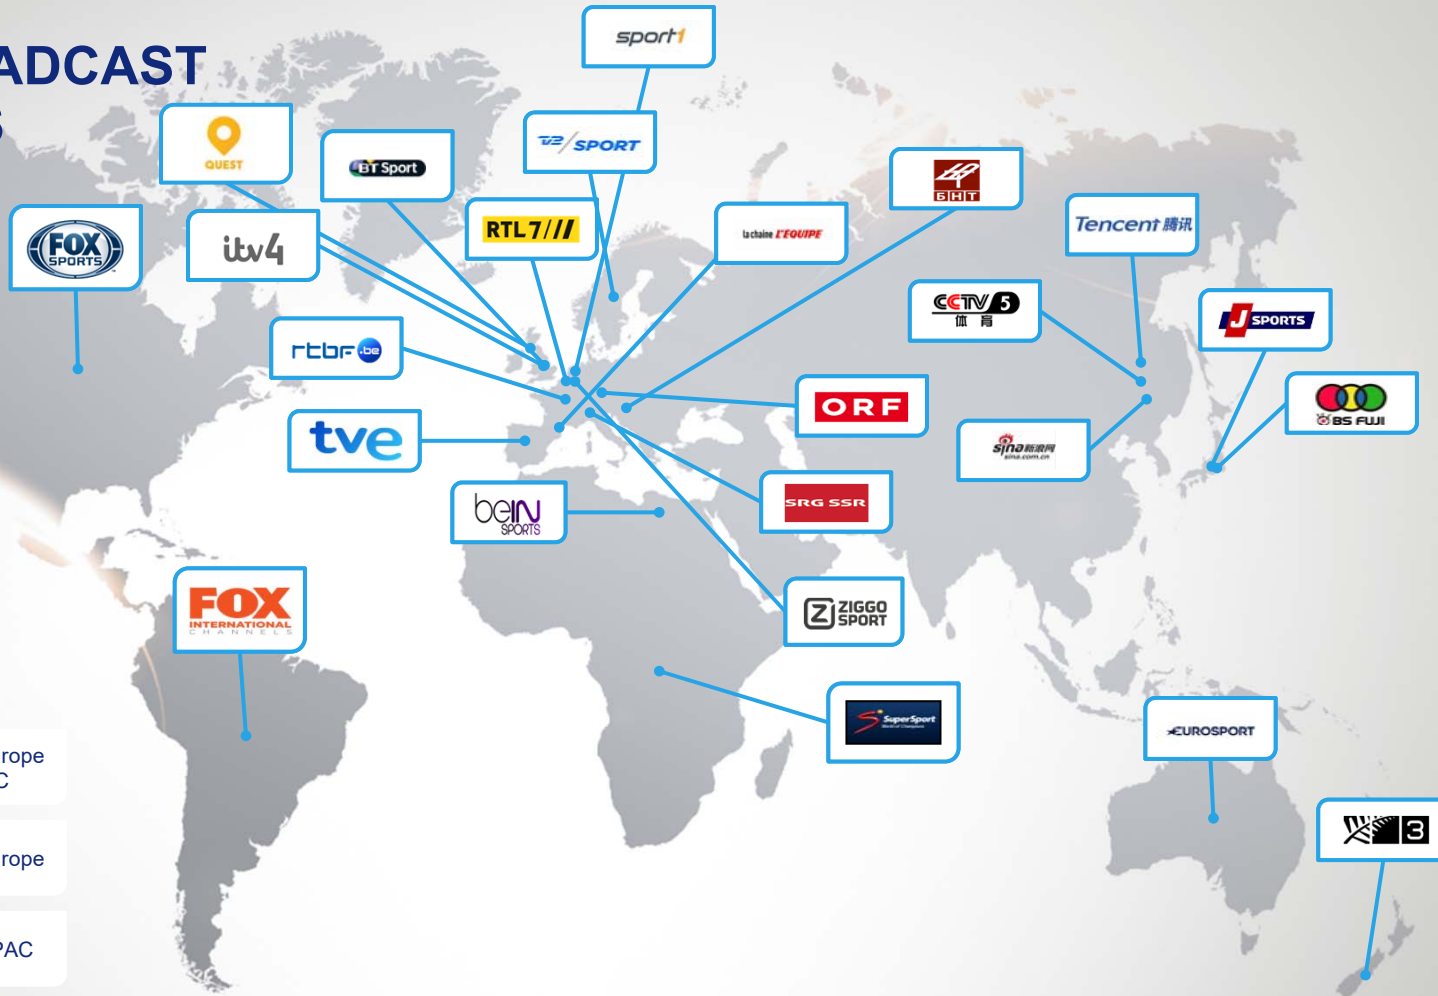

WEC 6 HOURS OF BAHRAIN TV DISTRIBUTION

November 18th, 2017
16:00 – 22:00 Local time

MAIN BROADCAST PARTNERS

-  Pan-Europe & APAC
-  Pan-Europe
-  Pan-APAC

Broadcaster

Territories

Info

LIVE // HIGHLIGHTS // NEWS

Broadcaster

Territories

Coverage

NEWS ACCESS

	Worldwide	News Access
	Worldwide	News Access
	Worldwide	News Access
	EBU Members	News Access

IN-FLIGHT/CRUISE SHIPS

	Worldwide	In-flight & cruise ship distribution
---	-----------	--------------------------------------