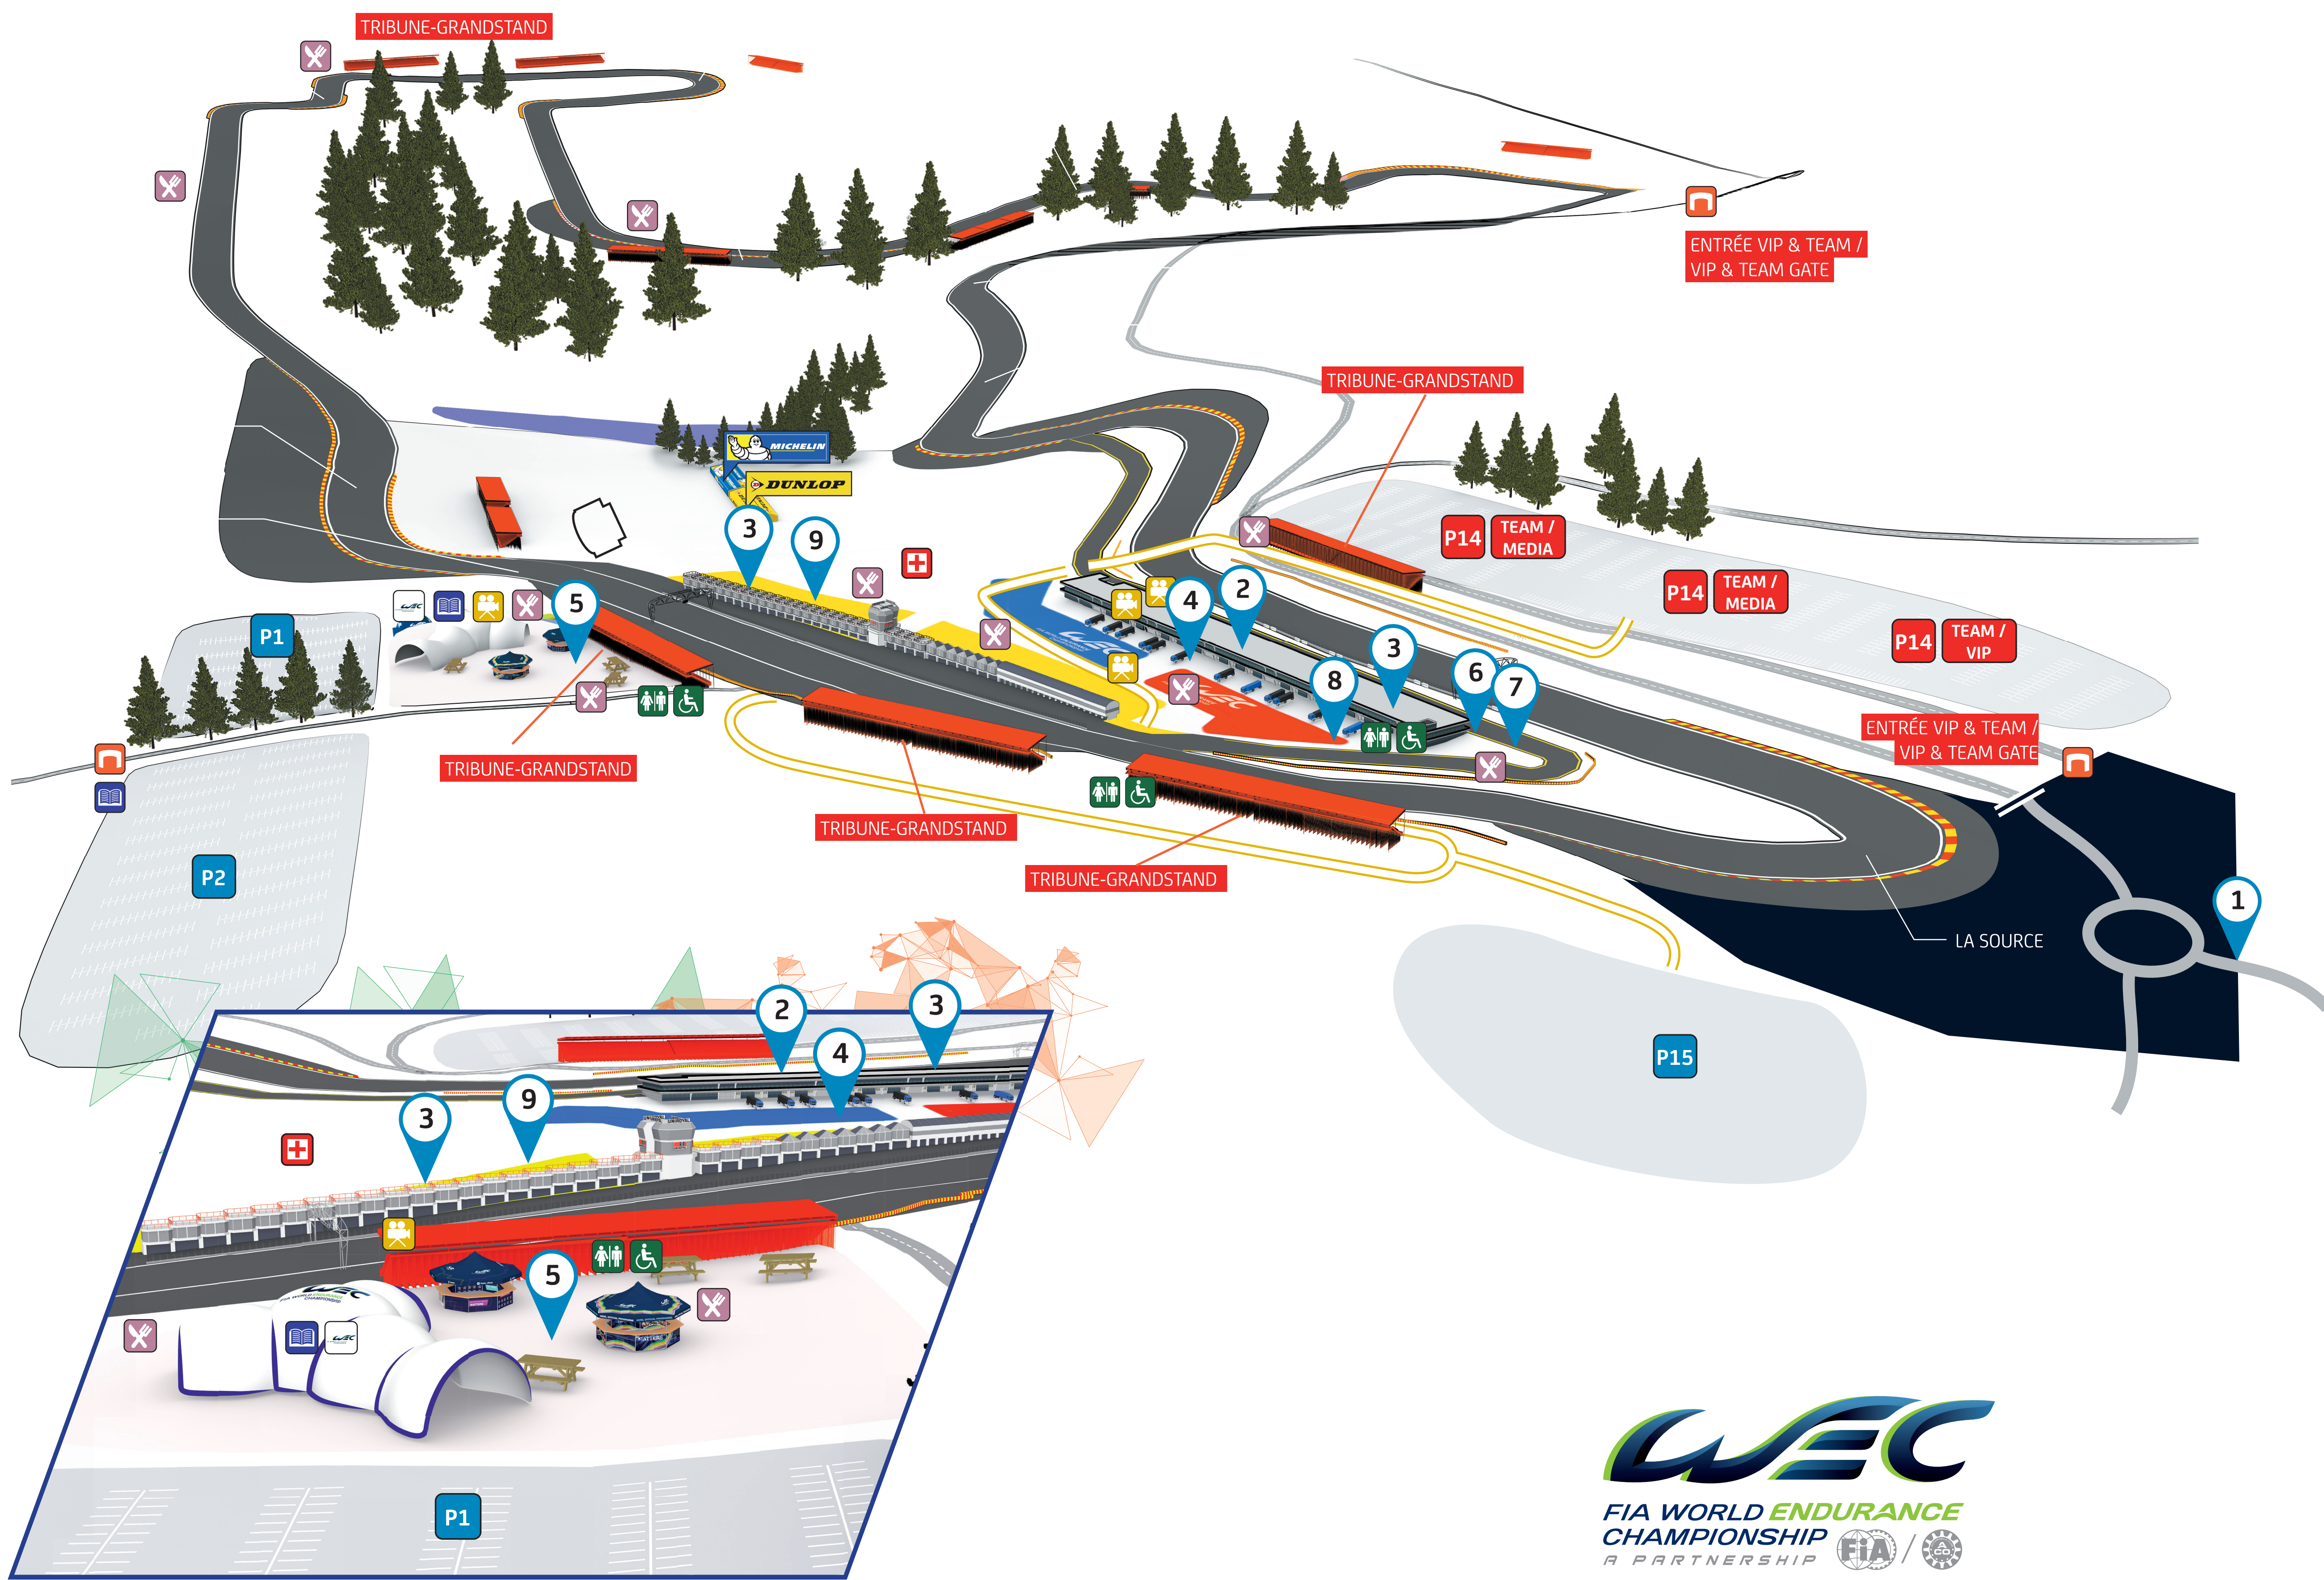

CIRCUIT DE SPA-FRANCORCHAMPS

1 CENTRE ACCRÉDITATION / ACCREDITATION CENTRE
Garage de la Source, Route du Circuit 21
4970 Francorchamps.

Opening Hours:

Wednesday 02/05/18	14.00 - 18.00
Thursday 03/05/18	07.00 - 18.30
Friday 04/05/18	08.00 - 18.30
Saturday 05/05/18	08.00 - 17.30

2 LE MANS SPIRIT CLUB *LE MANS Spirit Club*

3 LOGES VIP / VIP HOSPITALITIES

4 ESPACE Paddock / Paddock Area

5 ZONE D'ANIMATIONS / FAN AREA
ANIMATIONS GRATUITES / FREE ACTIVITIES

6 ENTRÉE PIT WALK / PIT WALK ENTRANCE
FREE ENTRY

7 ENTRÉE GRID WALK / GRID WALK ENTRANCE

8 NAVETTES VIP / VIP SHUTTLES

9 PORSCHE CARRERA CUP FRANCE - GT3 CUP CHALLENGE BENELUX Paddock

- GRANDSTANDS
- GATES
- TEAM / MEDIA CAR PARKING
- PUBLIC CAR PARKING
- MEDICAL CENTER
- FOOD / Paddock CAFE
- WEC OFFICIAL PROGRAMME
- INFORMATION FAN TENT WEC
- GIANT SCREEN
- TOILETS DISABLED TOILETS