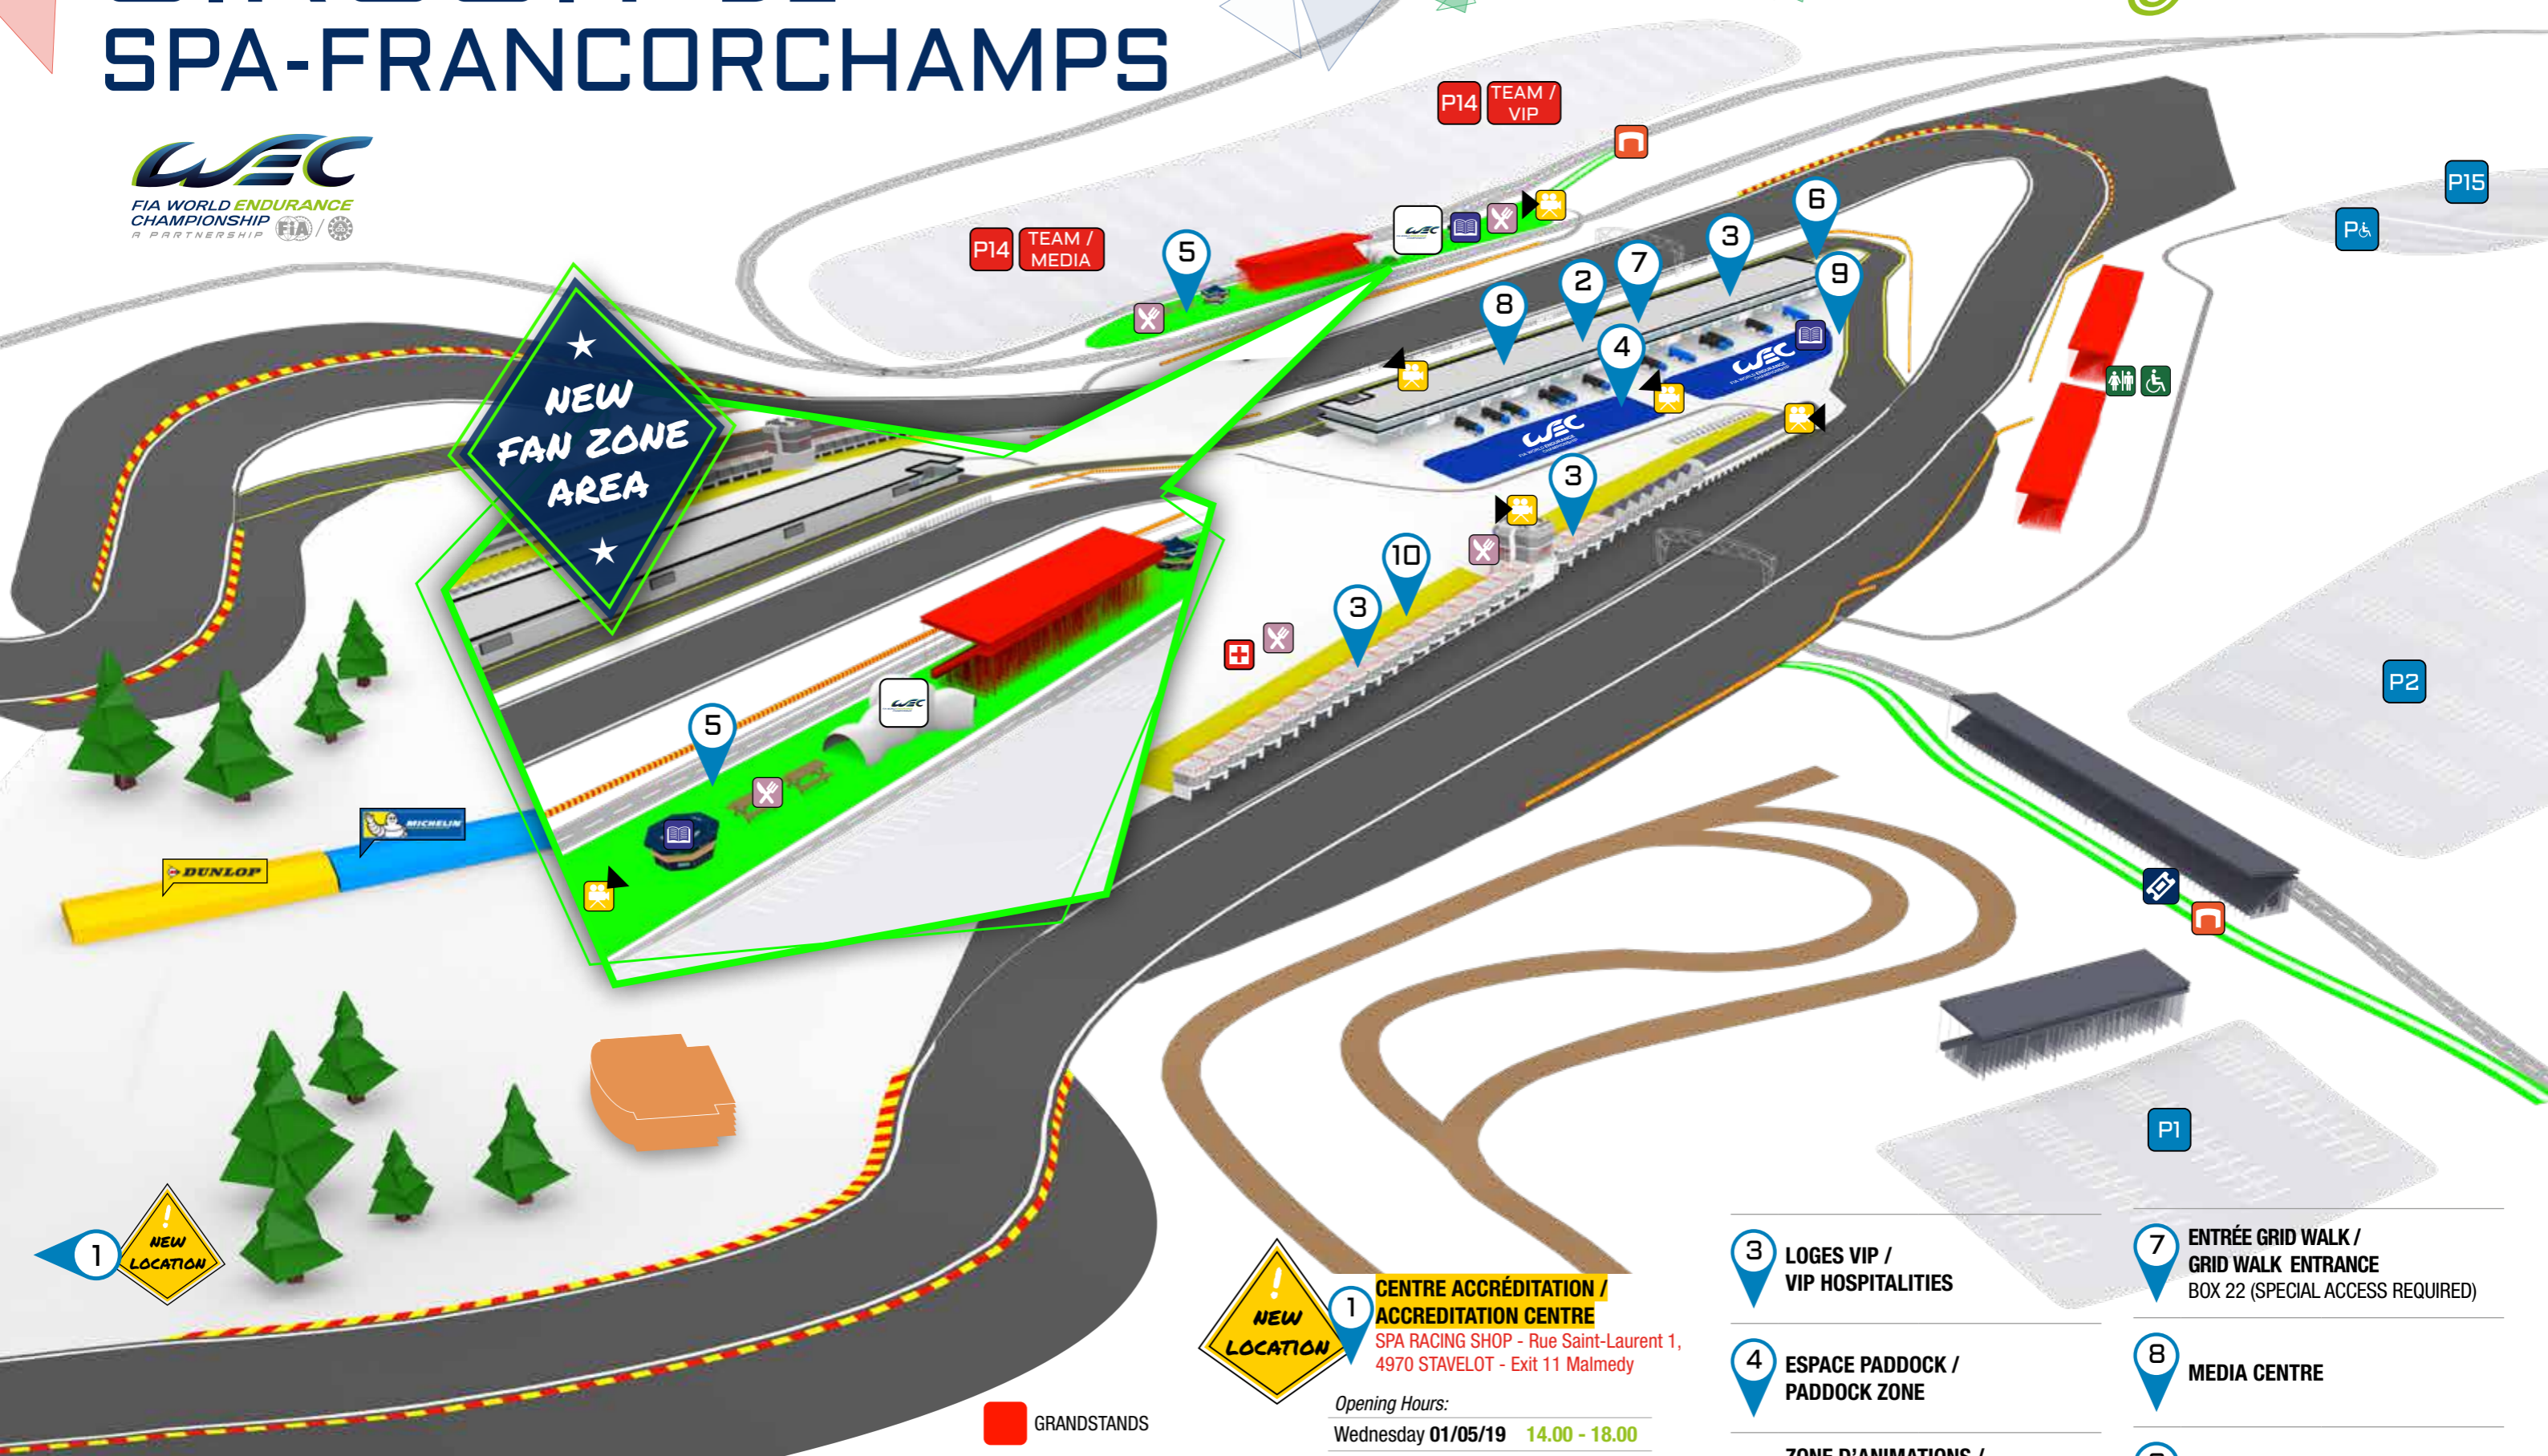

CIRCUIT DE SPA-FRANCORCHAMPS

6 HOURS OF SPA-FRANCORCHAMPS 

★
NEW
FAN ZONE
AREA
★

1 NEW LOCATION

NEW LOCATION

1 CENTRE ACCRÉDITATION / ACCREDITATION CENTRE
SPA RACING SHOP - Rue Saint-Laurent 1,
4970 STAVELOT - Exit 11 Malmedy

Opening Hours:
Wednesday 01/05/19 14.00 - 18.00
Thursday 02/05/19 08.00 - 17.30
Friday 03/05/19 08.00 - 17.30
Saturday 04/05/19 08.00 - 17.30

2 LE MANS
Spirit Club

3 LOGES VIP / VIP HOSPITALITIES

4 ESPACE PADDOCK / PADDOCK ZONE

5 ZONE D'ANIMATIONS / FAN ZONE
ANIMATIONS GRATUITES / FREE ACTIVITIES

6 ENTRÉE PIT WALK / PIT WALK ENTRANCE
FREE ENTRY

7 ENTRÉE GRID WALK / GRID WALK ENTRANCE
BOX 22 (SPECIAL ACCESS REQUIRED)

8 MEDIA CENTRE

9 NAVETTES VIP / VIP SHUTTLES

10 PORSCHE CARRERA CUP FRANCE - BENELUX PADDOCK

-  GATES
-  MEDICAL CENTRE
-  WEC FAN TENT
-  GRANDSTANDS
-  TEAM / MEDIA / VIP CAR PARKING
-  FOOD / PADDOCK CAFE
-  GIANT SCREEN
-  FAN ZONE
-  PUBLIC CAR PARKING
-  WEC OFFICIAL PROGRAM
-  TOILETS
DISABLED TOILETS
-  PUBLIC ENTRANCE
-  TICKETS