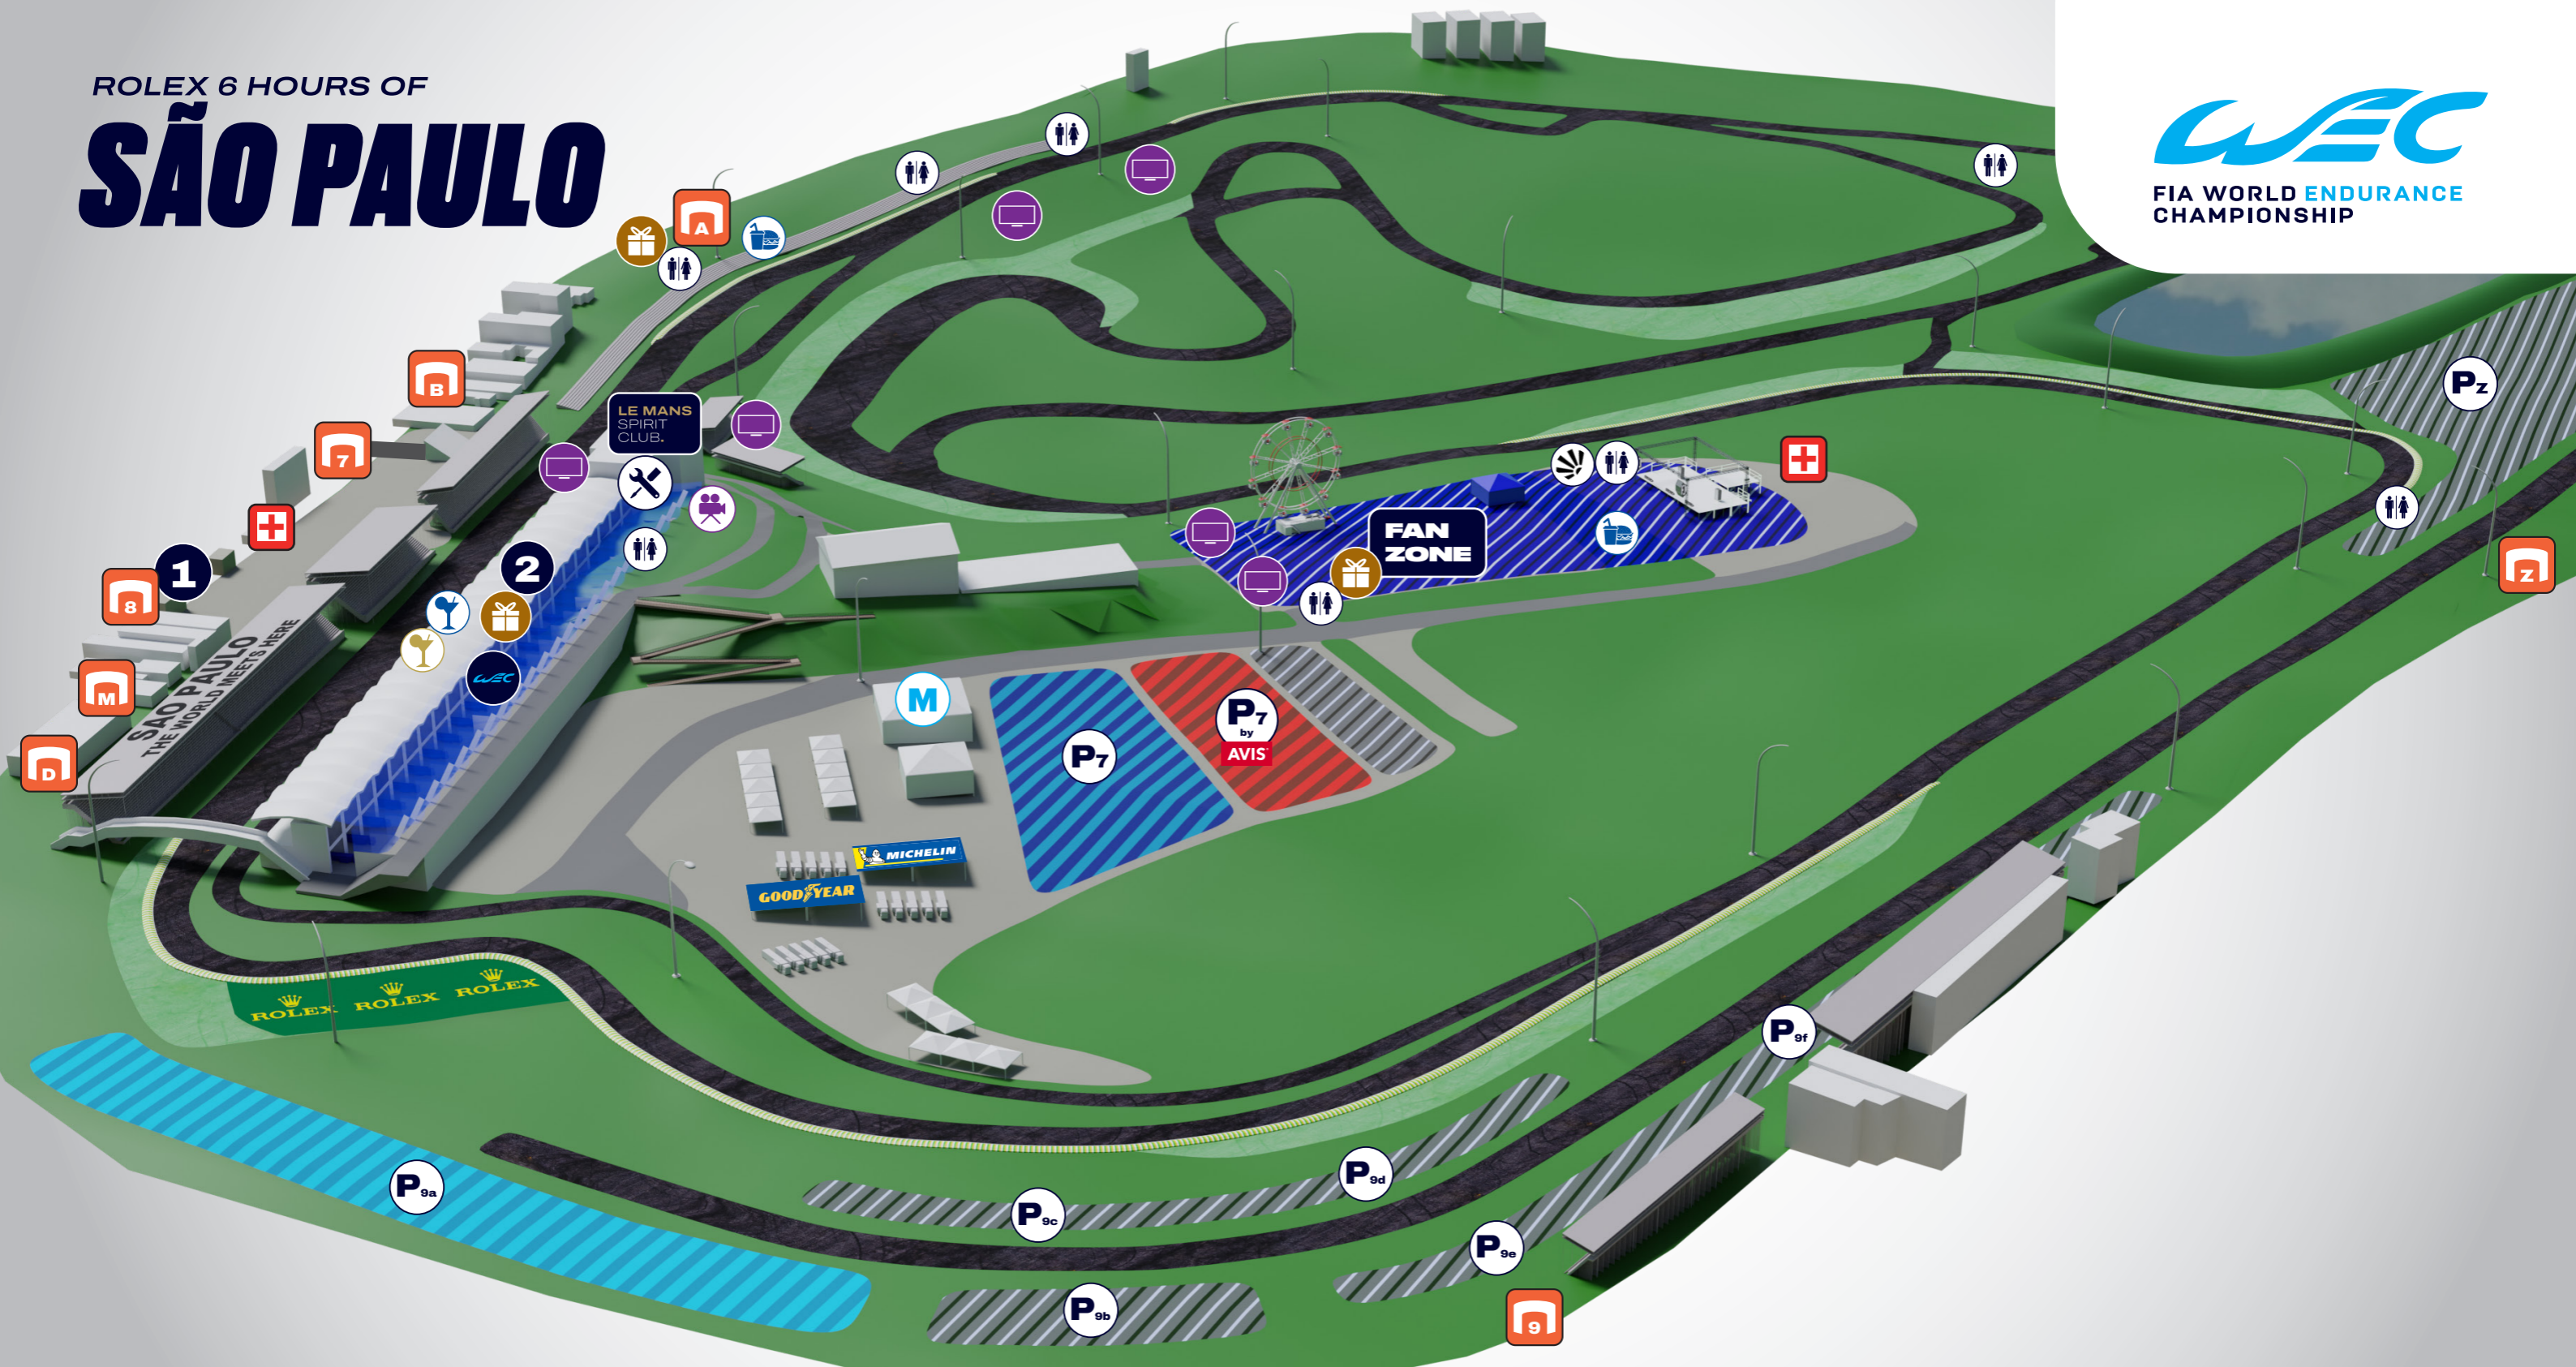

ROLEX 6 HOURS OF  
**SÃO PAULO**

**COMPETITORS**

**P7** TEAM CAR PARK

WEC Paddock

**2** ORGANISATION OFFICES

SCRUTINEERING

LOUNGE BUILDING

**VIP**

**P7** VIP CAR PARK BY AVIS

LE MANS SPIRIT CLUB

LOUNGE 6HSP

**MEDIA**

**P9a** MEDIA CAR PARK

**M** MEDIA CENTRE

**WEC SHOP**

**TV COMPOUND**

**GIANT SCREEN**

**PARKING**

**TRACK VIEW**

**MEDICAL CENTRE**

**FAN ZONE**

**GATE**

**FOOD & BEVERAGE**

**1**