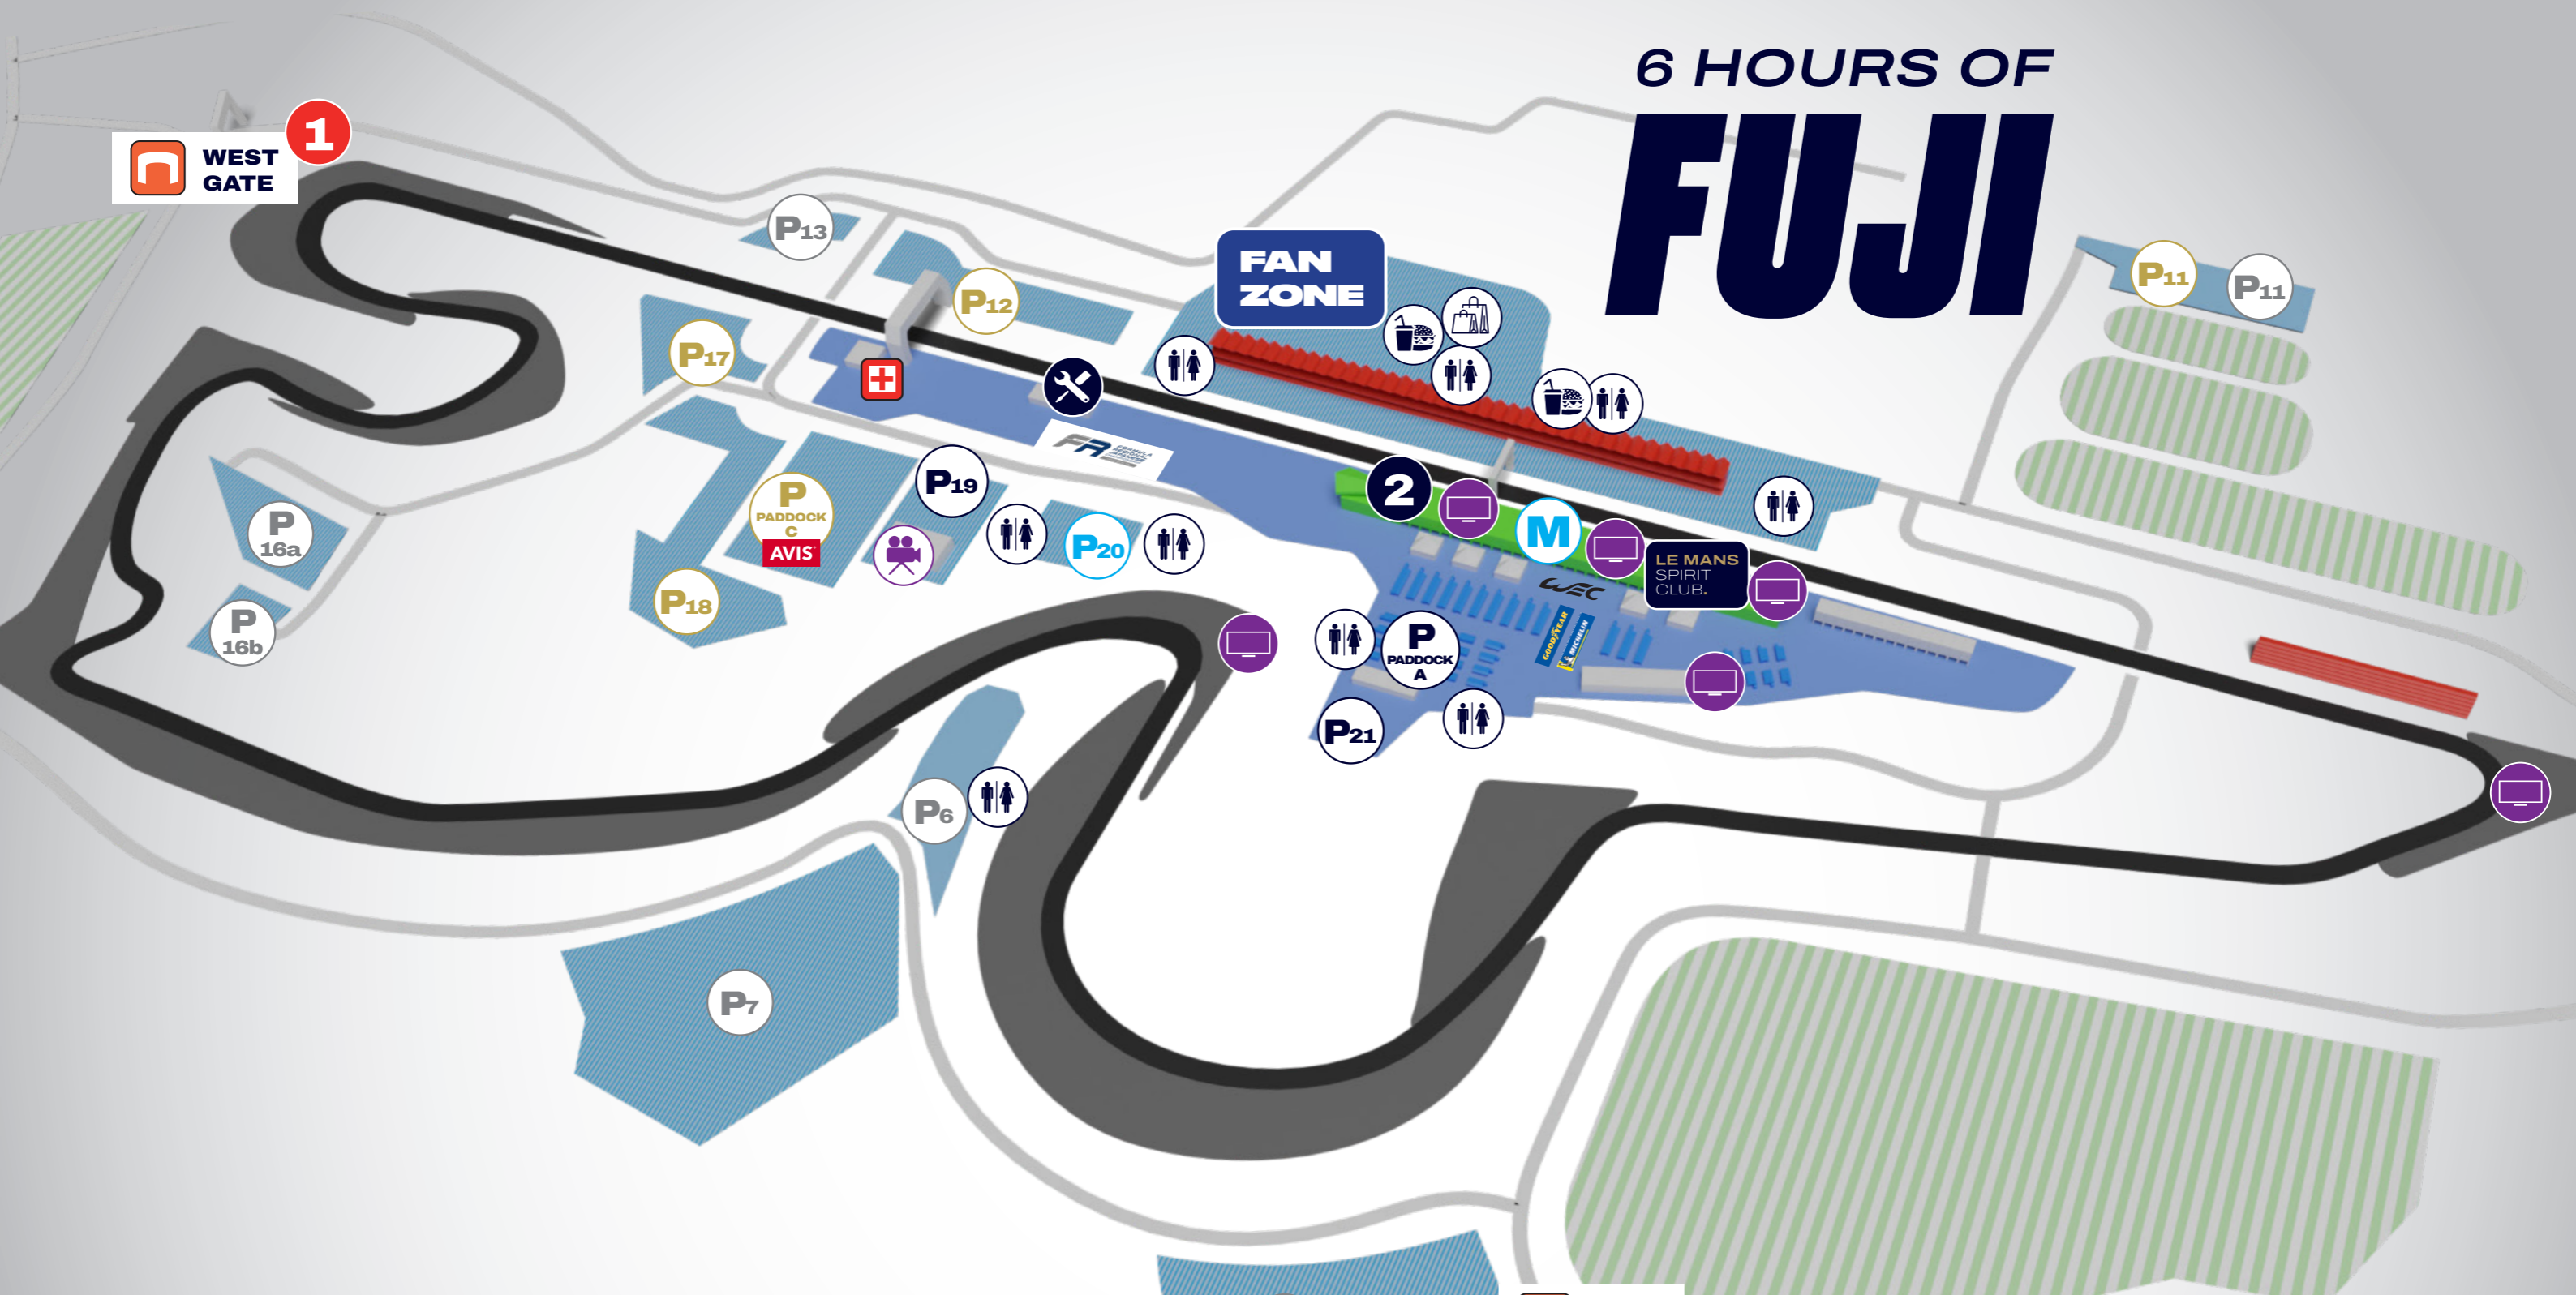

6 HOURS OF FUJI

1
WEST GATE

EAST GATE

1 ACCREDITATION CENTRE
Fuji International Speedway, West Gate, 694, Nakahinata, Oyama-Cho, Sunto-Gun, Shizuoka Pref., POSTAL CODE 410-1307

OPENING HOURS

| | |
|----------------|--------------|
| Thursday 12/09 | 8:00 - 18:00 |
| Friday 13/09 | 8:00 - 18:00 |
| Saturday 14/09 | 8:00 - 18:30 |
| Sunday 15/09 | 7:30 - 14:00 |

SPECTATORS

- P PARKING
- FAN ZONE
- WEC SHOP
- GIANT SCREEN

MEDIA

- P₂₀ PARKING
- M MEDIA CENTRE

COMPETITORS

- P_{Paddock A} PARKING Paddock
- P PARKING
- WEC FIA WEC Paddock
- FR Paddock Support Race
- 2 ORGANISATION OFFICES
- X SCRUTINEERING

VIP

- P_{Paddock C} VIP CAR PARK BY AVIS
- P PARKING
- LE MANS SPIRIT CLUB. LE MANS SPIRIT CLUB

- GATE
- TV COMPOUND
- MEDICAL CENTRE
- TOILET

WEC
FIA WORLD ENDURANCE CHAMPIONSHIP